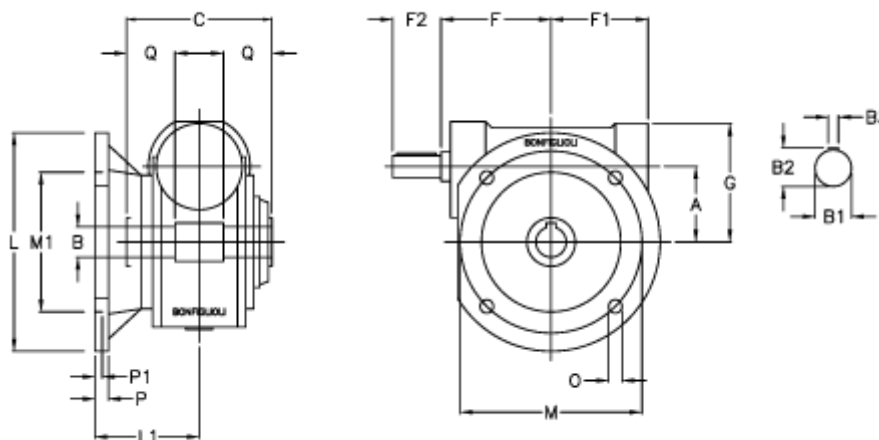

Article number: 3901130015500

Description: Worm gear with solid input shaft
VF 130FC-15-HS

Measures

a	= 130.0	F1 = 154	P = 20
B	= 45	F2 = 60	P1 = 12
B1	= 30	g = 195	Q = 52.5
B2	= 33	L = 320	
B3	= 8	L1 = 137.5	
C	= 165	m = 255	
Description	= VF 130FC-xx-HS	M1 = 180	
F	= 160.0	O = 16	